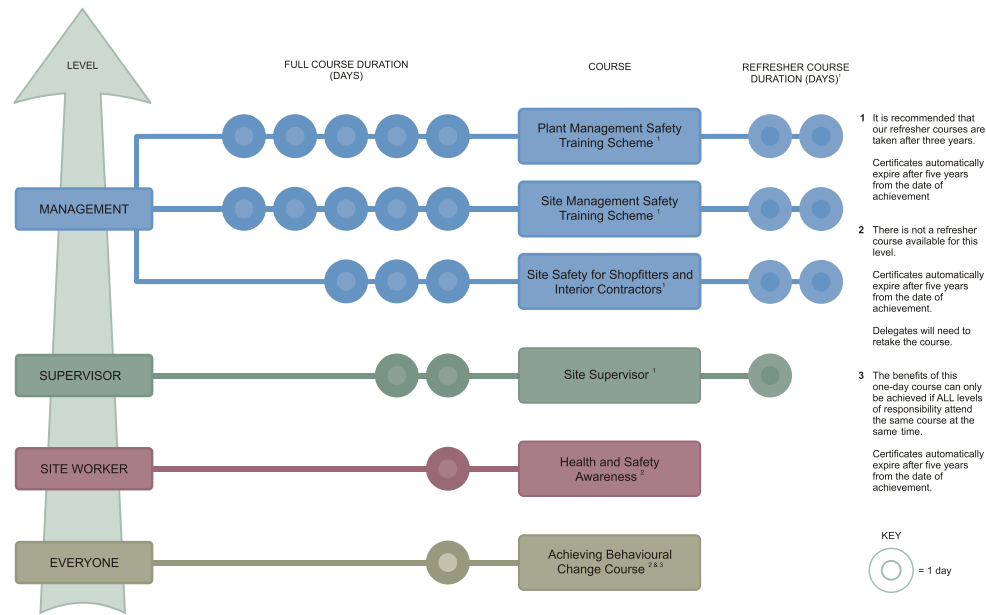

# Life Long Learning Map

# What is ConstructionSkills Site Safety Plus?

The Site Management Safety Training Scheme course was launched over 30 years ago. Since then, the industry has been through considerable change.

In response to this we've developed health and safety training for everyone, from those entering the industry to those responsible for managing the work.

The ConstructionSkills' Site Safety Plus Scheme is a comprehensive health and safety training programme designed to provide the building, civil engineering and allied industries with a range of courses for individuals seeking to develop their skill set in this area.

They are designed to give everyone from apprentice to senior manager the skill set they need to progress through the industry. From a one-day Health and Safety Awareness course to the five-day Site Management Safety Training Scheme, our courses will ensure everyone benefits from the best possible training.